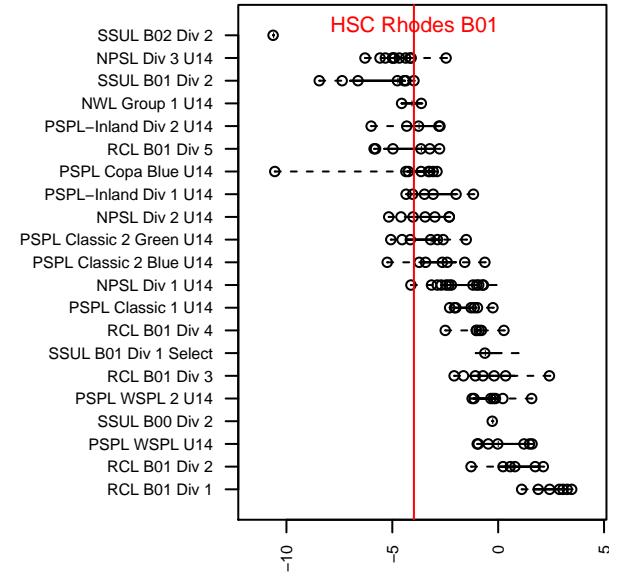

HSC Rhodes B01

, WA
B01 total strength=851
attack=1.71 defense=0.83
fall league = SSUL B01 Div 2

alt names used:
HSC Rhodes 01

Venues played:
2015 SSUL B01 Div 2

**attack and defense variance (black dot)
relative to other teams
and top 10 in region**

**attack and defense rating
relative to others at age
and all opponents in last 13 months**

Performance relative to 13 month average

Performance relative to 13 month average

date	home		away		venue	pred.home	pred.away
2015-12-05	HSC Rhodes B01	2	CFSC B01	1	2015 SSUL B01 Div 2	2.45	1.71
2015-11-21	HSC Rhodes B01	1	Highline SA Blue Thunder B01	3	2015 SSUL B01 Div 2	3.08	1.72
2015-11-15	Tacoma United Lions B02	3	HSC Rhodes B01	2	2015 SSUL B01 Div 2	2.54	1.18
2015-11-07	CFSC 2 B01	2	HSC Rhodes B01	11	2015 SSUL B01 Div 2	0.82	5.16
2015-10-31	CFSC B01	2	HSC Rhodes B01	3	2015 SSUL B01 Div 2	1.71	2.45
2015-10-25	HSC Rhodes B01	4	Tacoma United Lions B02	1	2015 SSUL B01 Div 2	1.18	2.54
2015-10-24	HSC Rhodes B01	6	MpVSA Avalance B01	0	2015 SSUL B01 Div 2	6.28	0.61
2015-10-17	HSC Rhodes B01	2	South Tacoma United Blanco B02	3	2015 SSUL B01 Div 2	1.34	2.72
2015-10-10	FWFC Falconz B01	5	HSC Rhodes B01	1	2015 SSUL B01 Div 2	2.18	2.83
2015-10-03	Highline SA Blue Thunder B01	0	HSC Rhodes B01	3	2015 SSUL B01 Div 2	1.72	3.08
2015-09-26	HSC Rhodes B01	4	KCYS Zombies B01	0	2015 SSUL B01 Div 2	6.51	0.30
2015-09-19	HSC Rhodes B01	3	CFSC 2 B01	0	2015 SSUL B01 Div 2	5.16	0.82
2015-09-12	MpVSA Avalance B01	0	HSC Rhodes B01	5	2015 SSUL B01 Div 2	0.61	6.28